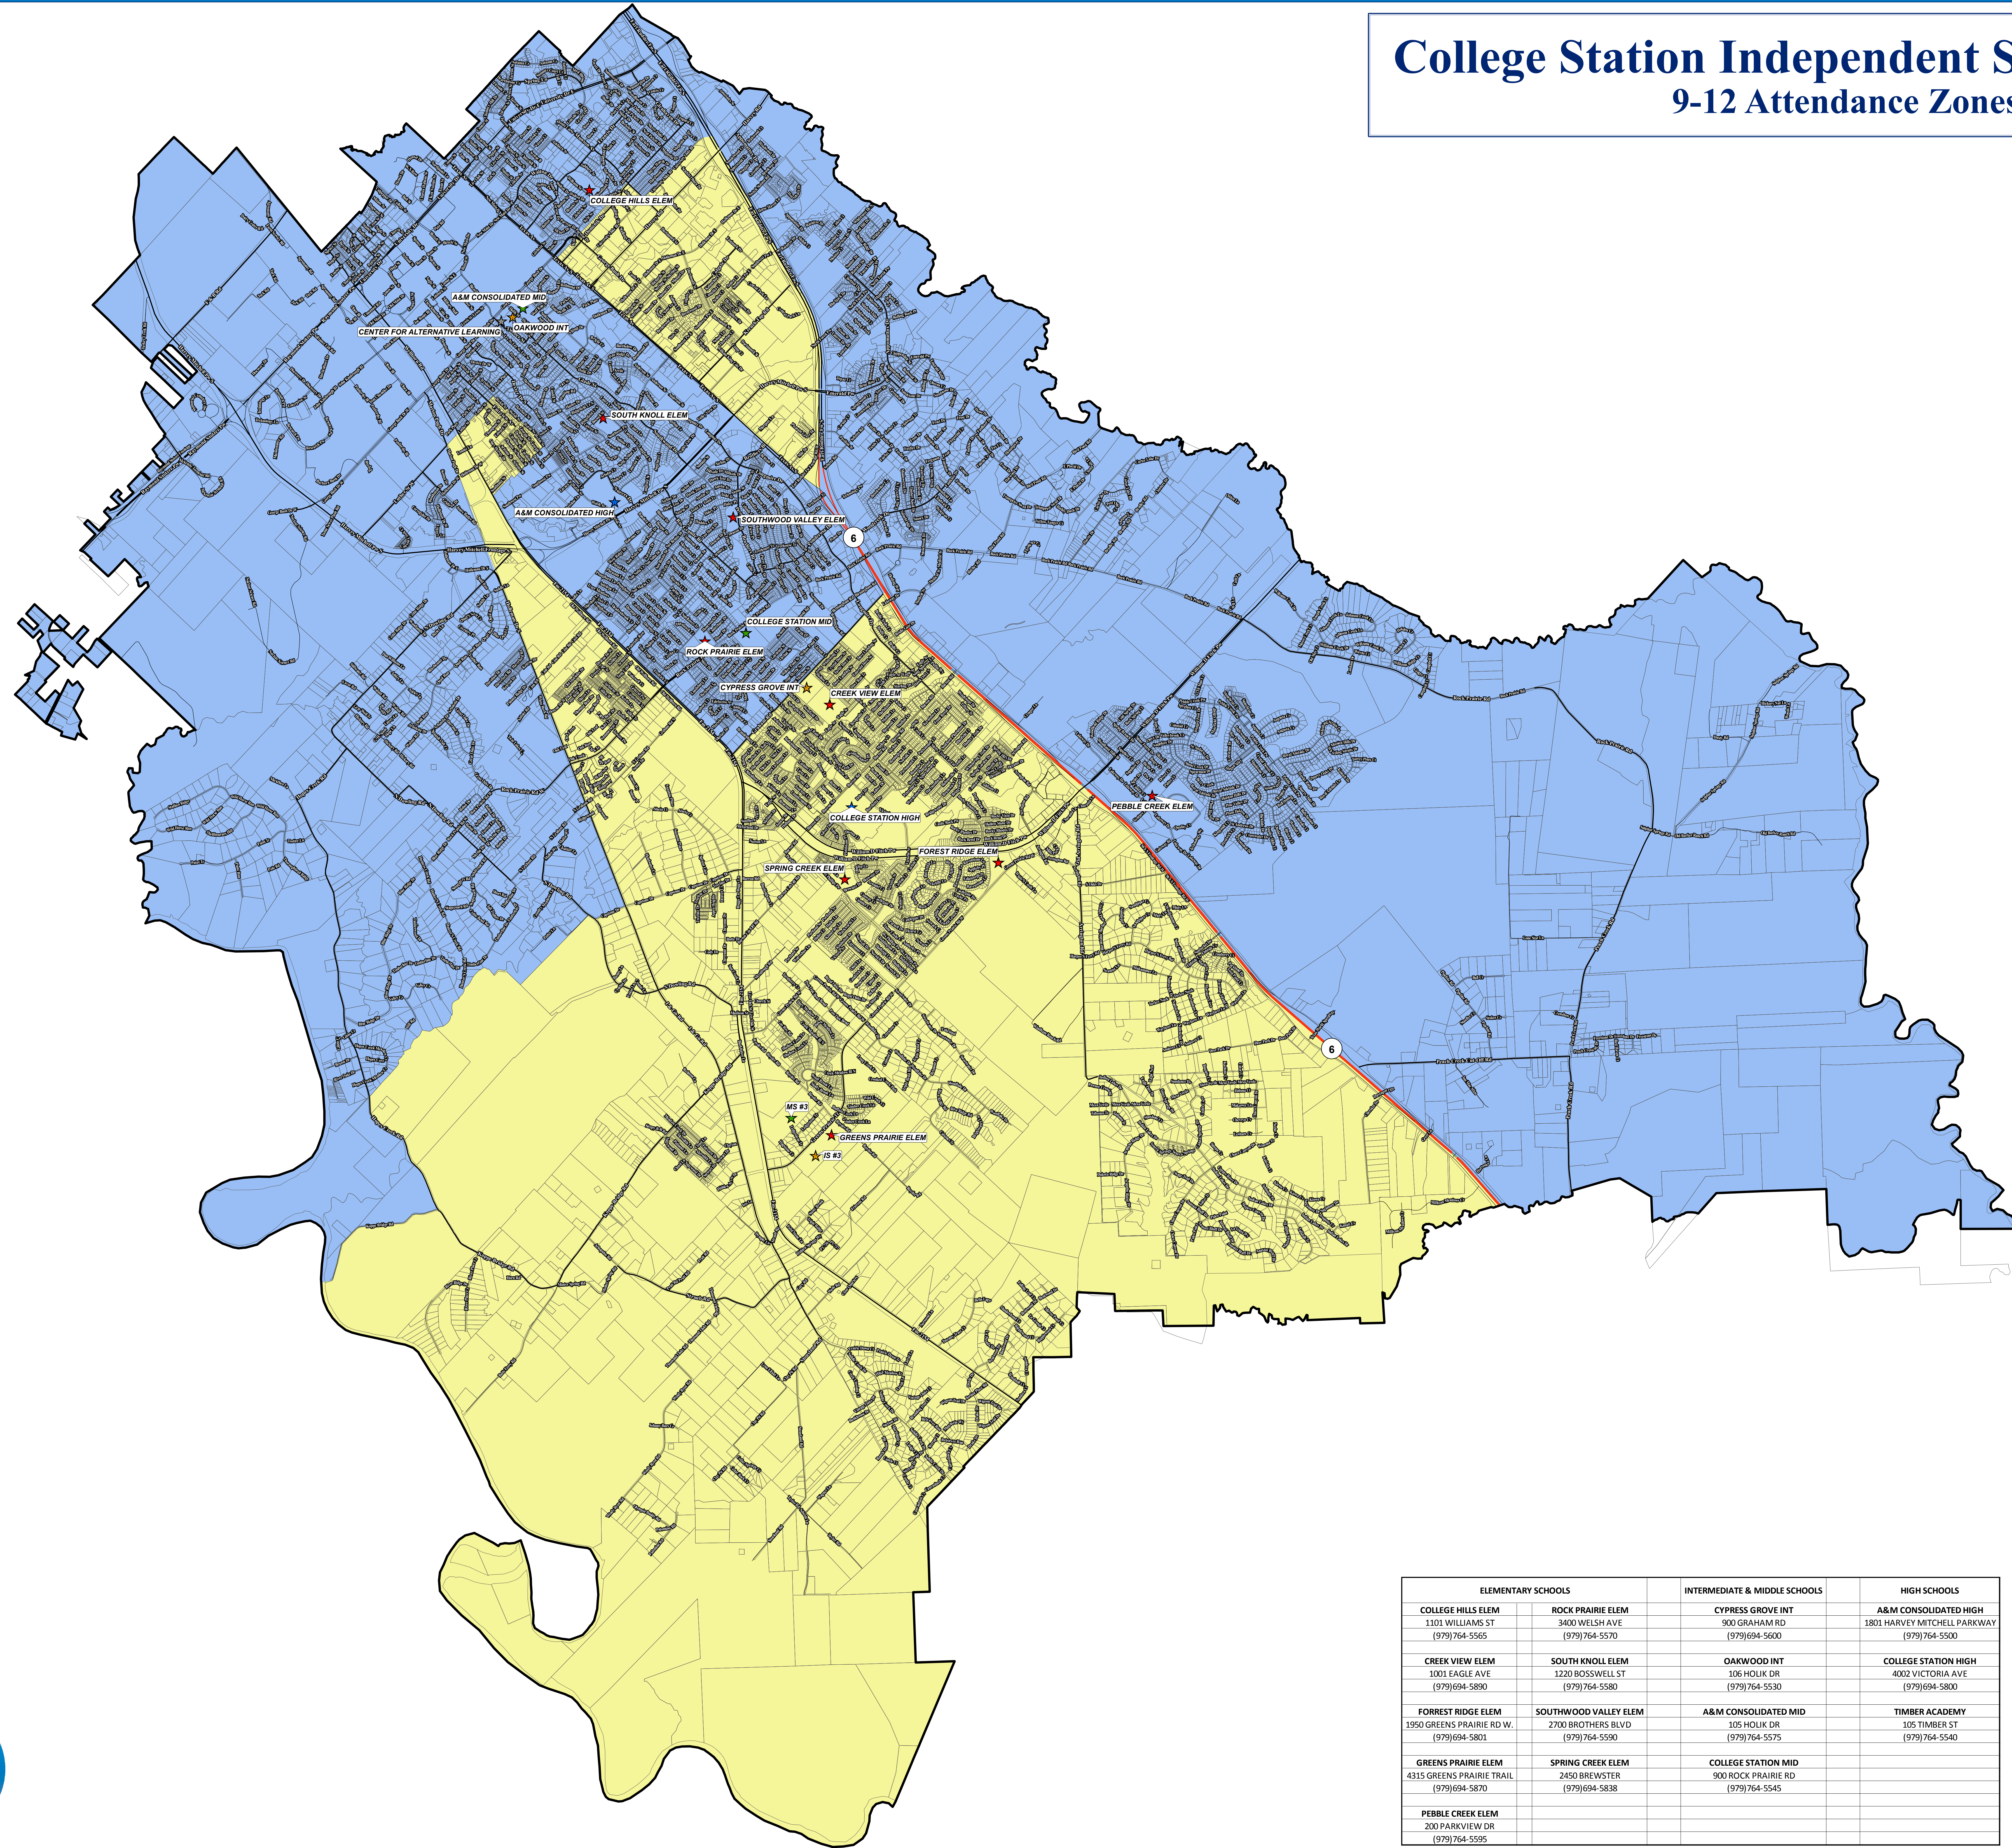

College Station Independent School District 9-12 Attendance Zones

Schools

- ★ Elementary
- ★ Intermediate
- ★ Middle School
- ★ High School
- ★ Alternative

Roads

- LOCAL ROAD
- MAJOR ARTERIAL
- SECONDARY HIGHWAY

Parcels

- Parcels
- A&M CONSOLIDATED
- COLLEGE STATION

ELEMENTARY SCHOOLS		INTERMEDIATE & MIDDLE SCHOOLS		HIGH SCHOOLS	
COLLEGE HILLS ELEM 1101 WILLIAMS ST (979) 764-5565	ROCK PRAIRIE ELEM 3400 WELSH AVE (979) 764-5570	CYPRESS GROVE INT 900 GRAHAM RD (979) 694-5600	A&M CONSOLIDATED HIGH 1801 HARVEY MITCHELL PARKWAY (979) 764-5500		
CREEK VIEW ELEM 1001 EAGLE AVE (979) 694-5890	SOUTH KNOLL ELEM 1220 BOSSWELL ST (979) 764-5580	OAKWOOD INT 106 HOLIK DR (979) 764-5530	COLLEGE STATION HIGH 4002 VICTORIA AVE (979) 694-5800		
FORREST RIDGE ELEM 1950 GREENS PRAIRIE RD W. (979) 694-5801	SOUTHWOOD VALLEY ELEM 2700 BROTHERS BLVD (979) 764-5590	A&M CONSOLIDATED MID 105 HOLIK DR (979) 764-5575	TIMBER ACADEMY 105 TIMBER ST (979) 764-5540		
GREENS PRAIRIE ELEM 4315 GREENS PRAIRIE TRAIL (979) 694-5870	SPRING CREEK ELEM 2450 BREWSTER (979) 694-5838	COLLEGE STATION MID 900 ROCK PRAIRIE RD (979) 764-5545			
PEBBLE CREEK ELEM 200 PARKVIEW DR (979) 764-5595					